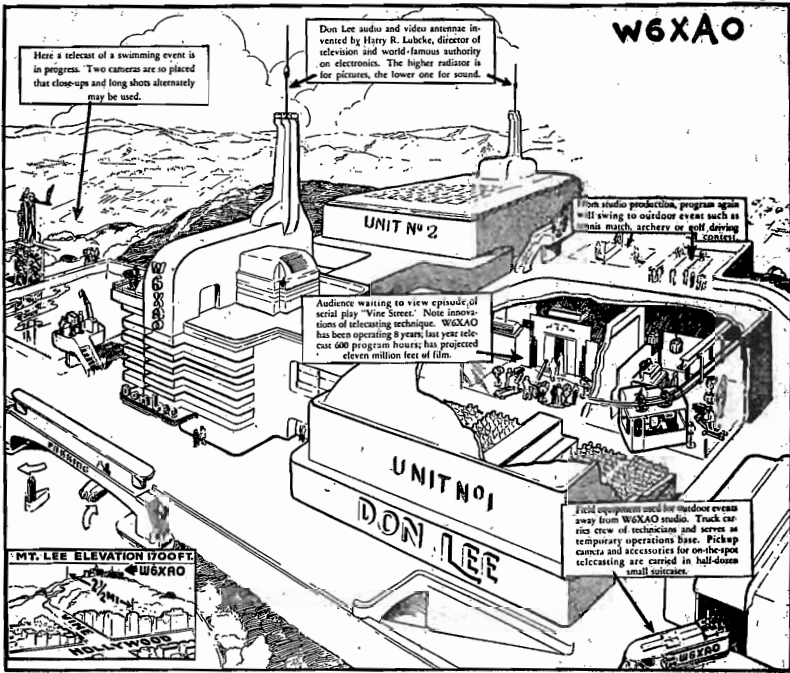

VIDEO VARIETIES

HOLLYWOOD will have the first station in the world built exclusively for television. The City Planning Commission of Los Angeles has approved the request of the Don Lee Broadcasting System to move its television experimental station W6XAO from downtown Los Angeles, to a site on top of Mt. Lee, the highest mountain accessible by road in the Hollywood range.

The twenty acre site selected is on the Mack Sennett estate at the eastern boundary of Griffith Park. The property is reached by driving up the Western Avenue Extension, and is situated directly behind the giant Hollywoodland sign. Mount Lee, named in memory of the late Don Lee, is 1700 feet high. Only inaccessible Cahuenga Peak exceeds it in height in the area.

Station W6XAO, the only television station west of Kansas City, employs the 45 megacycle television channel, broadcasting on a regular five day a week schedule.

Queries

Following are some of the questions asked about television on the Pacific Coast, and the answers are by Thomas S. Lee, of W6XAO:

Q. When will Hollywood have television?

A. It has it now, and has had for nearly eight years. The Don Lee transmitter went on the air December 23, 1931. Since that time more than 11,000,000 feet of film have been telecast, and live-talent shows are presented five times a week.

Q. Where can I see television?

A. The Hollywood Television Society has weekly meetings, on Tues-